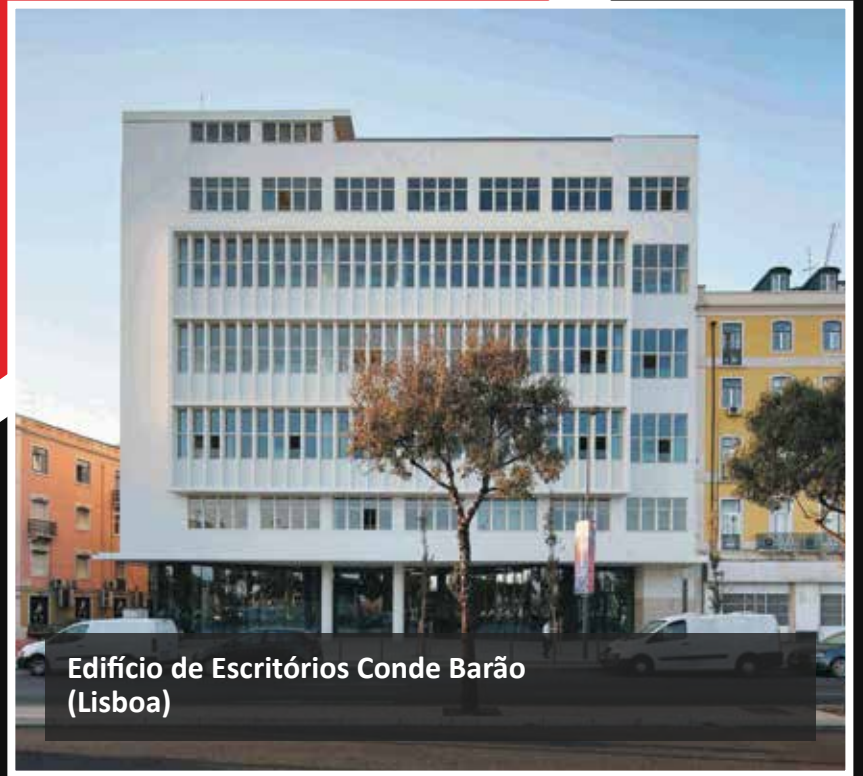

M A P

ENGENHARIA

www.mapengenharia.pt

**Edifício de Escritórios Conde Barão
(Lisboa)**